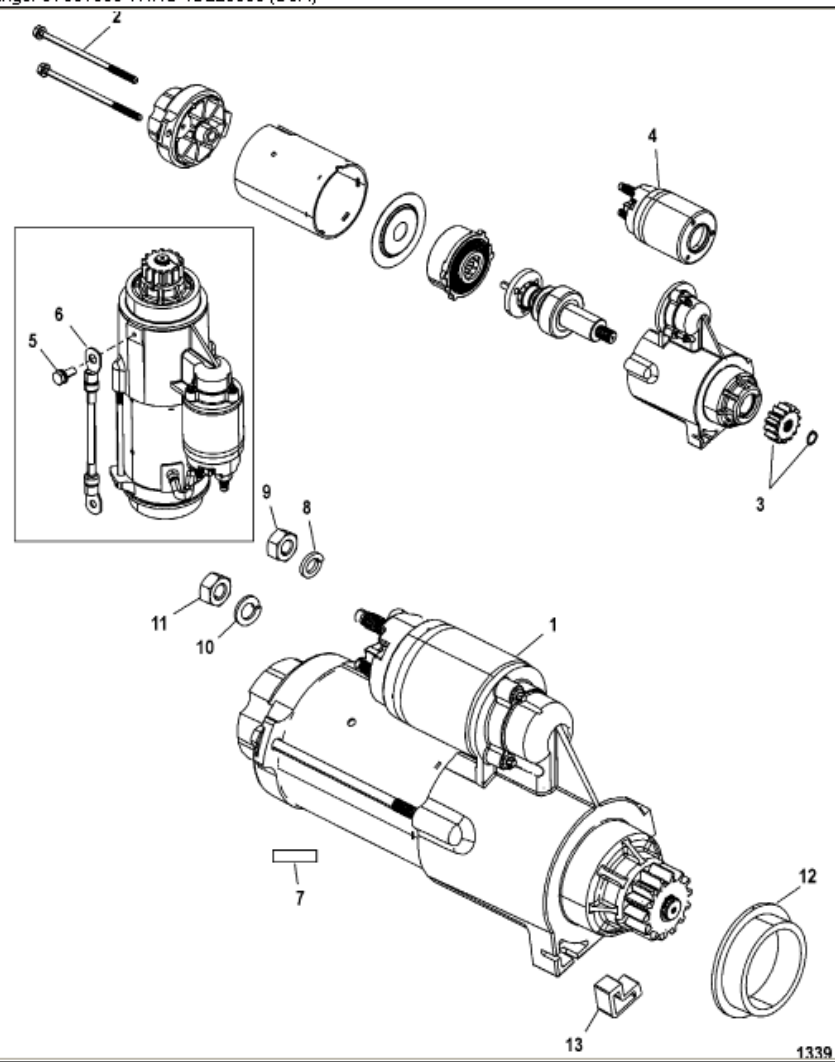

Parts List						
Ref	Class	Part	Description	Qty	Comment	Footnote
1	50	892339T	STARTER ASSEMBLY	1	SN# 0T842988 & Up	
1	50	853329T	STARTER ASSEMBLY	1	SN# 0T842987 & Below	
2	10	803005	THRU BOLT	2		
3	43	880805A	GEAR KIT	1		
4		809463A	SOLENOID KIT	1		
5	10	69035	SCREW AND LOCKWASHER, (.25	1		
6	84	93388A	CABLE ASSEMBLY, Black	1		
7	37	827282	DECAL, Warning, High Voltage	1		
8	13	40025	LOCKWASHER, (M5)	1		
9	11	40021	NUT, (M5)	1		
10	13	26993	LOCKWASHER, (.312)	1		
11	11	40021	NUT, (M8 - Stainless Steel)	2		
12		56703	COLLAR	2		
13		879845	STOP	1		

1339